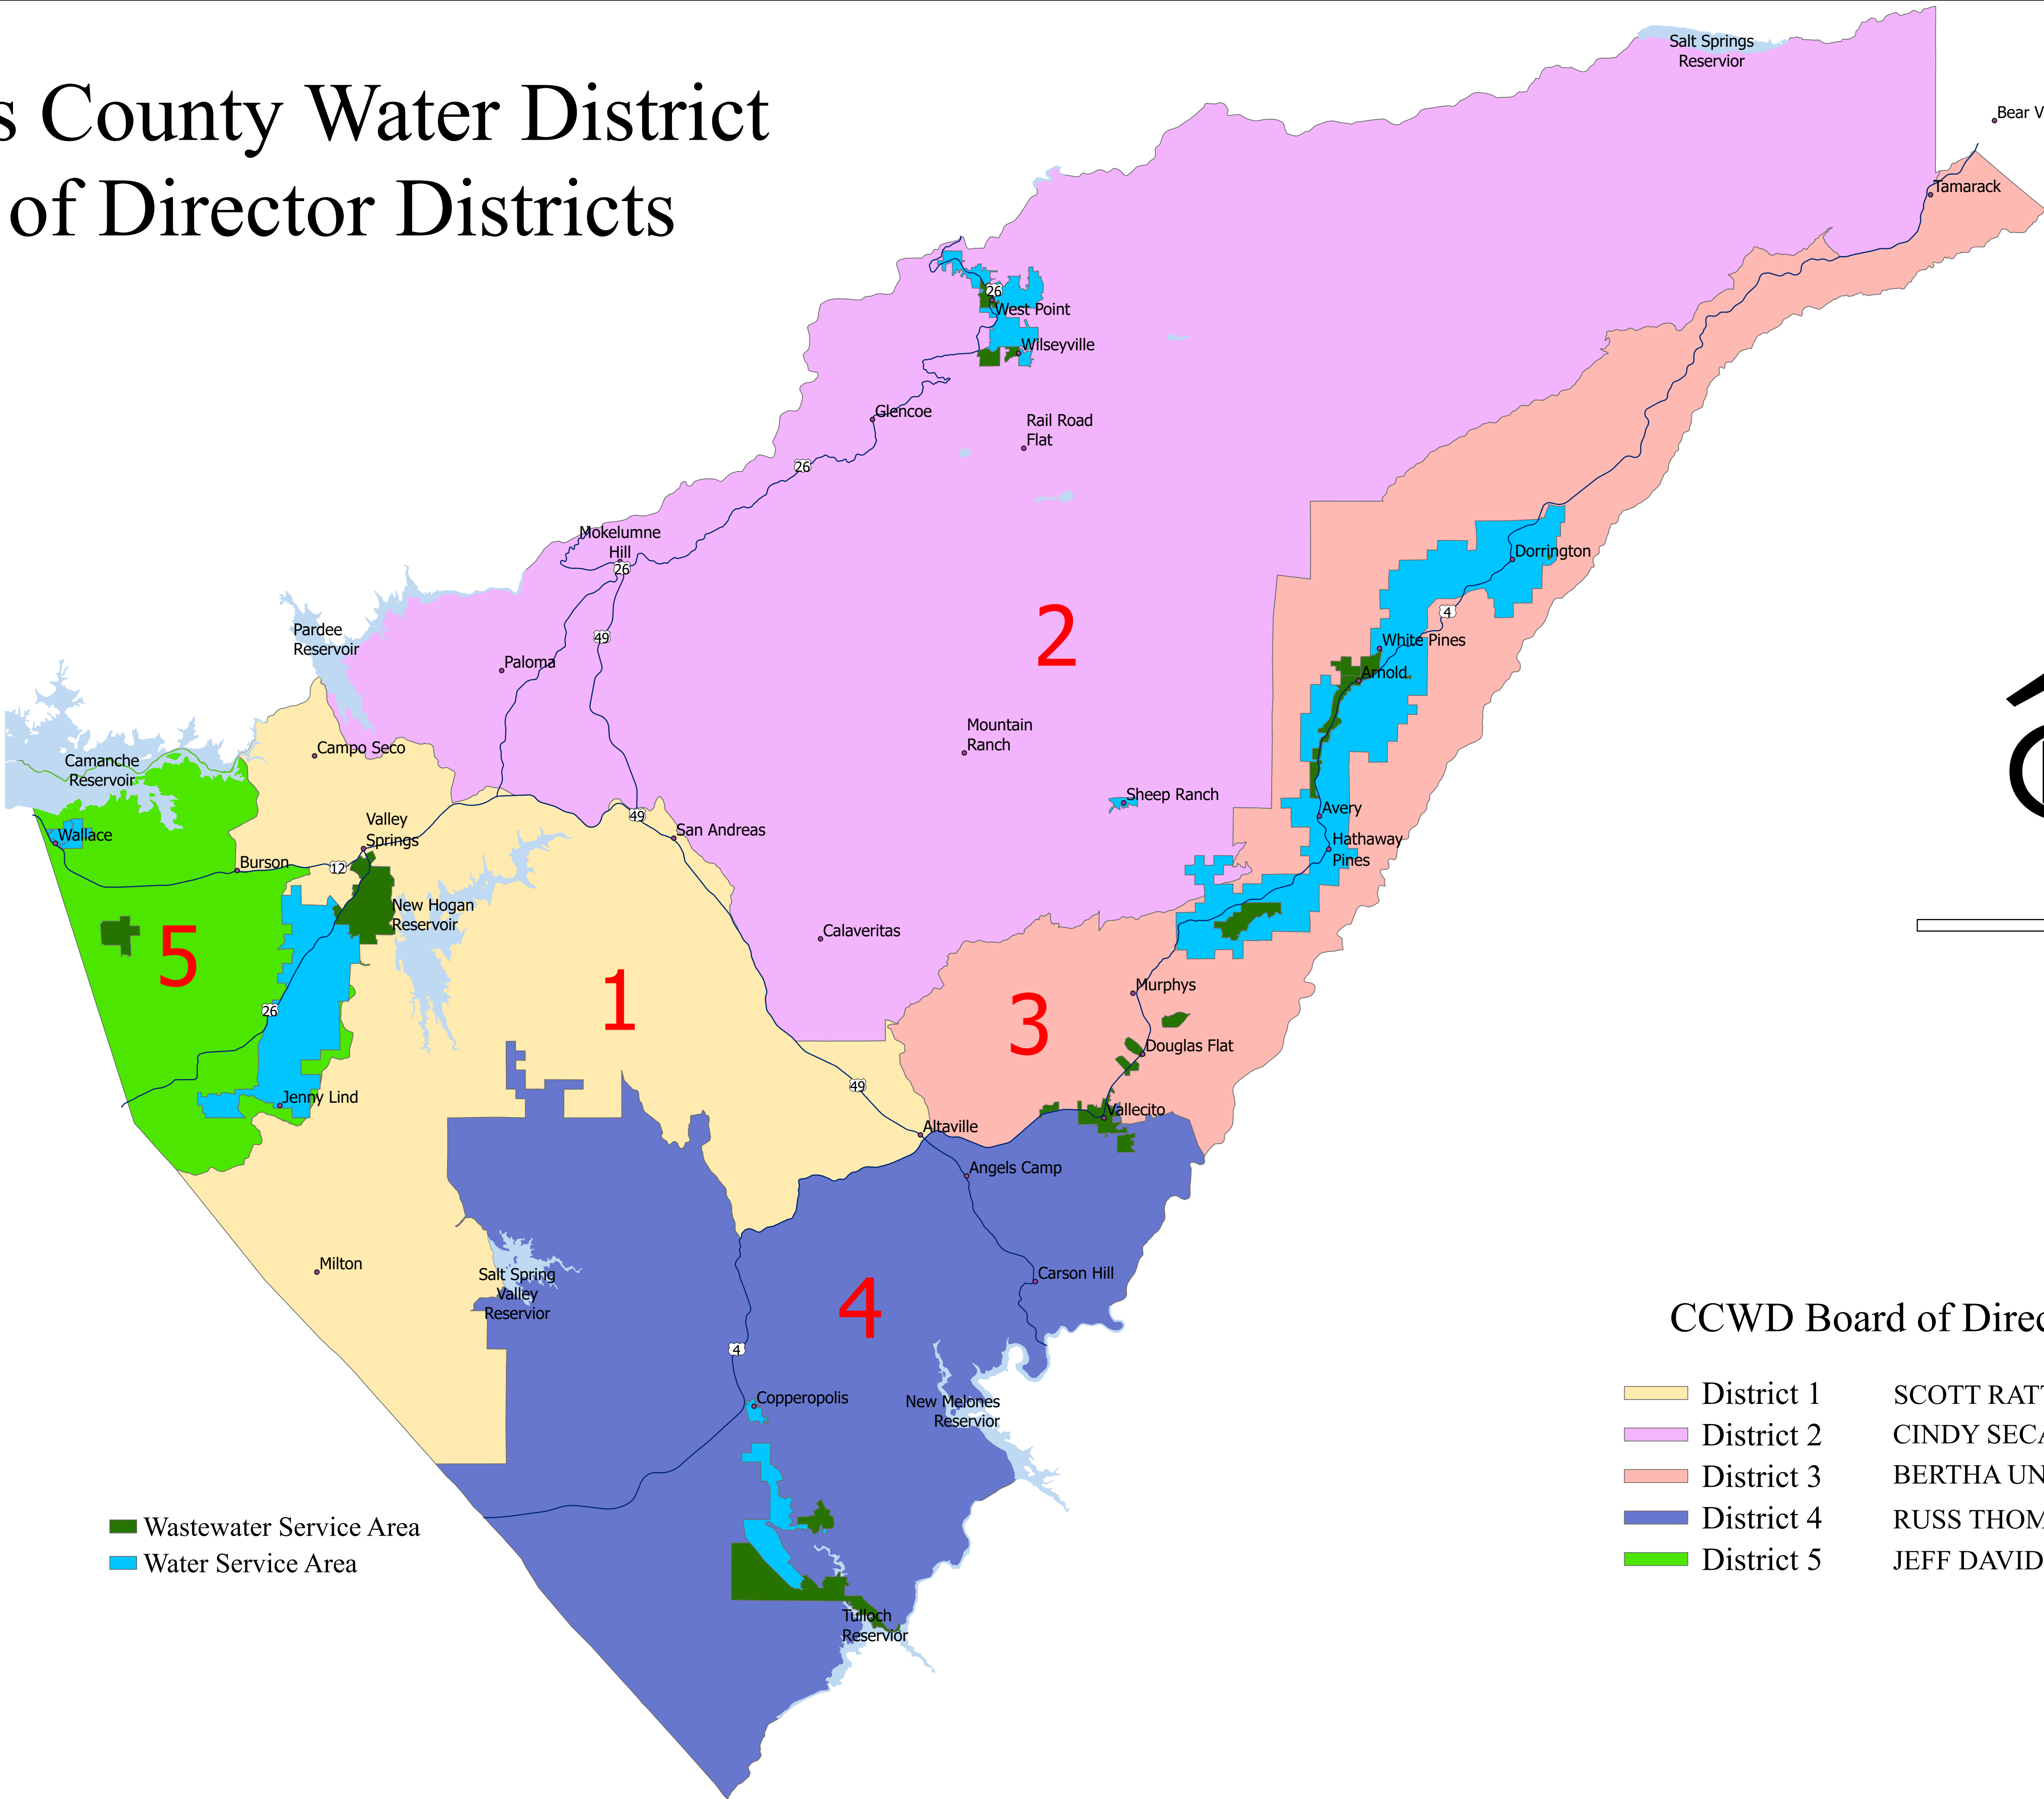

Calaveras County Water District Board of Director Districts

LEGEND
 • Towns
 — State Highways
 Reservoirs

Wastewater Service Area
 Water Service Area

CCWD Board of Directors

- District 1 SCOTT RATTERMAN
- District 2 CINDY SECADA
- District 3 BERTHA UNDERHILL
- District 4 RUSS THOMAS
- District 5 JEFF DAVIDSON